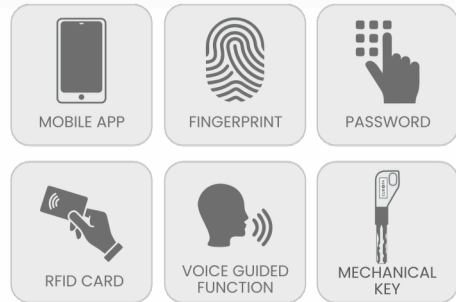

CONVENIENCE

- Privacy Locking
- Volume Settings
- On Handle Fingerprint for easy access
- Voice Guided Function
- Door Bell
- Passage Mode
- Video Door Phone Compatibility

ENTER THE FUTURE.

ONE TOUCH AT A TIME.

DOOR LOCK

KI-5 PRO

DOOR LOCK

KI-5 PRO

Finish : Matte Black

Unlock way	Fingerprint+ APP+ Password+ Card +Key
Optional features	Peephole
Optional network	Wi-Fi
Material	Aluminium alloy
Standard mortise	6068/240*24mm
Front panel size	365*73mm
Color	Black

- Privacy Locking
- Volume Settings
- On Handle Fingerprint for easy access
- Voice Guided Function
- Door Bell
- Passage Mode
-

.....
1 2 3
4 5 6
7 8 9
* 0 #

SKROMAN

ENTER THE FUTURE.

ONE TOUCH AT A TIME.