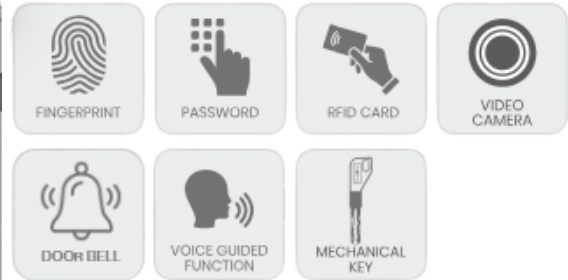

Unlock way	Face + APP+Fingerprint+ Password+ IC card +Key
Optional features	Face id/Peehole
Optional network	Wi-Fi
Material	Aluminium alloy
Lithium Battery	4200mAh/5000mAh(option)
Front panel size	433*60*56mm
Rear panel size	415*73*77mm
Standard mortise	60 x 68mm
Color	Black

*Terms & Conditions apply

Video Door Phone Compatible

ULTRA SLIM